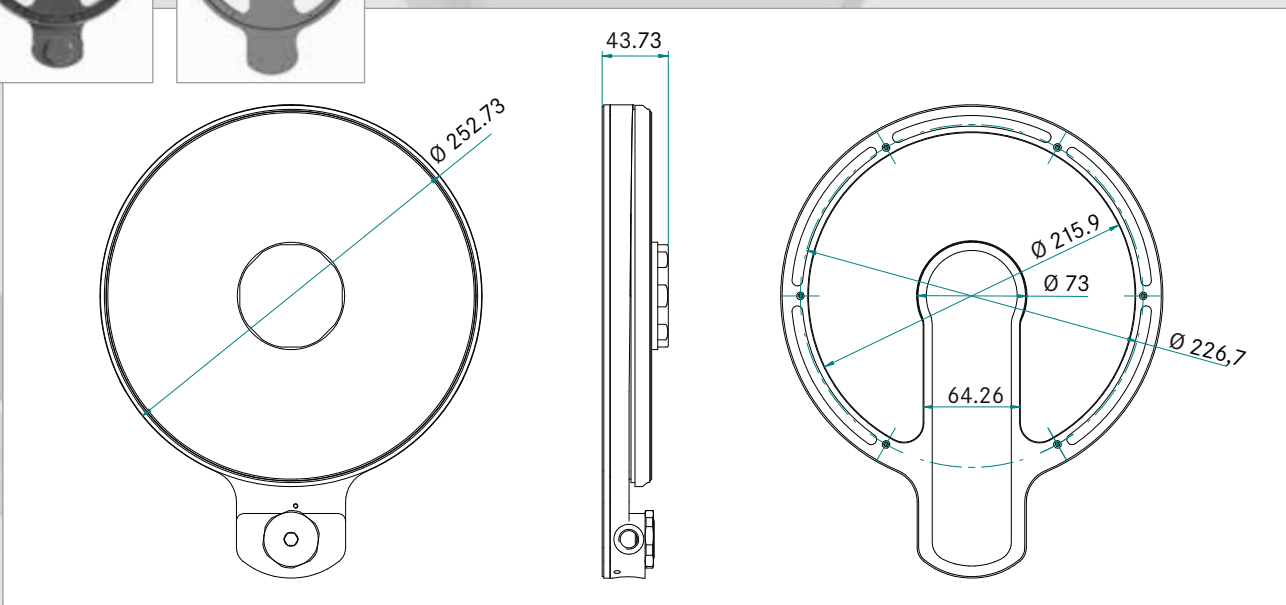

SPINVISTA

SPINVISTA EVO

All dimensions in mm.

HESTEGO a.s.

Na Nouzce 470/7, 682 01 Vyškov, Česká Republika
Tel.: +420 517 321 011, FAX: +420 517 321 010
hestego@hestego.cz www.hestego.cz

HESTEGO
PROTECTION SYSTEMS