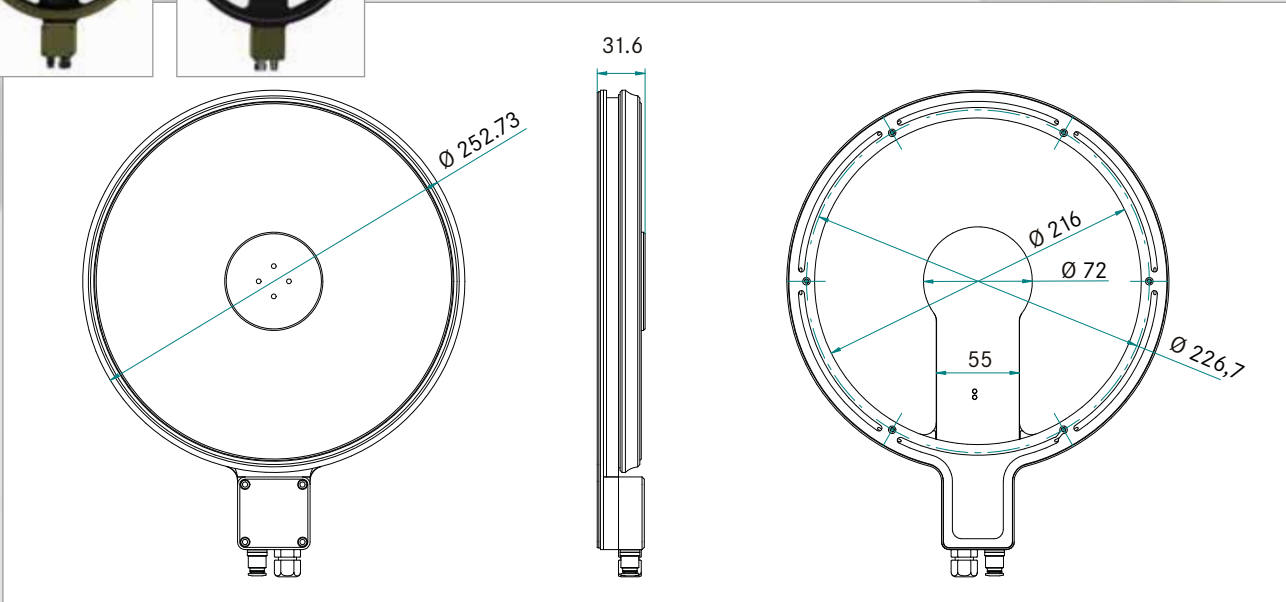

SPINVISTA

SPINVISTA EVO

All dimensions in mm.

HESTEGO a.s.

Na Nouzce 470/7, 682 01 Vyškov, Česká Republika
Tel.: +420 517 321 011, FAX: +420 517 321 010
hestego@hestego.cz www.hestego.cz

HESTEGO
PROTECTION SYSTEMS